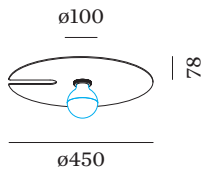

Round ceiling/wall surface luminaire made from aluminium; surface Black Matt + Glossy Aluminium; powder coated; matt texture; shade: single side reflective aluminium composite panel; lamp socket E27; lamp type A60; max. 15W; 220 - 240 V; degree of protection IP20; Class 1; lamp not included;

GENERAL

Ceiling / Wall _____

Surface _____

Black Matt + Glossy Aluminium _____

IP20 _____

Interior _____

CIE flux code: 27 61 86 75 80 _____

MEASURED LAMP

Gold Mirror _____

9003E142 _____

370 lm _____

5.2 W _____

LED

lamp G95 _____

socket E27 _____

max. per socket 15.0 W _____

2700 K _____

CRI ≥ 90 _____

ELECTRICAL

220 - 240 V _____

Class 1 _____

PHYSICAL

diameter 450 mm _____

height 78 mm _____

1 kg _____