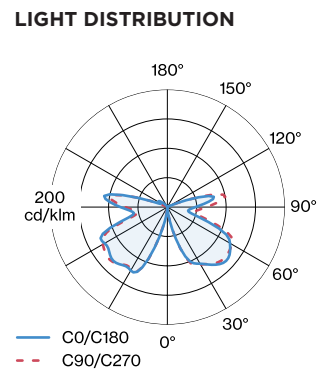

Round ceiling/wall surface luminaire made from aluminium; surface Black Matt + Glossy Aluminium; powder coated; matt texture; shade: single side reflective aluminium composite panel; lamp socket E27; lamp type A60; max. 15W; 220 - 240 V; degree of protection IP20; Class 1; lamp not included;

GENERAL

Ceiling / Wall _____

Surface _____

Black Matt + Glossy Aluminium _____

IP20 _____

Interior _____

CIE flux code: 27 61 86 75 80 _____

MEASURED LAMP

Gold Mirror _____

9003E142 _____

370 lm _____

5.2 W _____

LED

lamp G95 _____

socket E27 _____

max. per socket 15.0 W _____

2700 K _____

CRI ≥ 90 _____

ELECTRICAL

220 - 240 V _____

Class 1 _____

PHYSICAL

diameter 450 mm _____

height 78 mm _____

1 kg _____