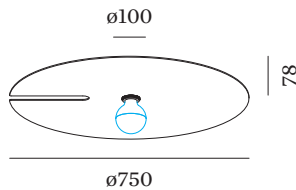

**PROJECT** \_\_\_\_\_

**TYPE** \_\_\_\_\_

**NOTES** \_\_\_\_\_

**QUANTITY** \_\_\_\_\_

**DATE** \_\_\_\_\_

Round ceiling/wall surface luminaire made from aluminium; surface Black Matt + Glossy Aluminium; powder coated; matt texture; shade: single side reflective aluminium composit panel; lamp socket E27; lamp type A60; max. 15W; 220 - 240 V; degree of protection IP20; Class 1; lamp not included;

**GENERAL**

Ceiling / Wall \_\_\_\_\_  
 Surface \_\_\_\_\_  
 Black Matt + Glossy Aluminium \_\_\_\_\_  
 IP20 \_\_\_\_\_  
 Interior \_\_\_\_\_  
 CIE flux code: 27 61 86 75 80 \_\_\_\_\_

**MEASURED LAMP**

**LIGHT DISTRIBUTION**

**ELECTRICAL**

220 - 240 V \_\_\_\_\_  
 Class 1 \_\_\_\_\_

**PHYSICAL**

diameter 750 mm \_\_\_\_\_  
 height 78 mm \_\_\_\_\_  
 2.1 kg \_\_\_\_\_

**LAMPS**

**G95 LED Lamp**

Type	Colour	Ø·H (MM)	Item number
2700K   E27	Gold Mirror	94·136	9003E142
2200K   E27	Gold Mirror	96·138	9003E156
2700K   E27	Silver Mirror	94·136	9003E157