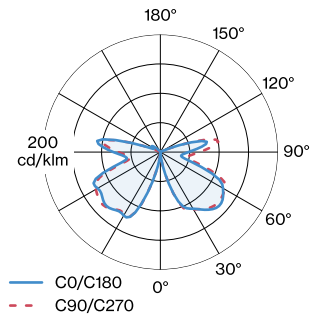

**GENERAL**

Ceiling / Wall \_\_\_\_\_  
 Surface \_\_\_\_\_  
 Black Matt + Glossy Aluminium \_\_\_\_\_  
 IP20 \_\_\_\_\_  
 Interior \_\_\_\_\_  
 CIE flux code: 27 61 86 75 80 \_\_\_\_\_

**MEASURED LAMP**

Gold Mirror \_\_\_\_\_  
 9003E142 \_\_\_\_\_  
 370 lm \_\_\_\_\_  
 5.2 W \_\_\_\_\_

**LED**

lamp G95 \_\_\_\_\_  
 socket E27 \_\_\_\_\_  
 max. per socket 15.0 W \_\_\_\_\_  
 2700 K \_\_\_\_\_  
 CRI ≥ 90 \_\_\_\_\_

**LIGHT DISTRIBUTION**

**ELECTRICAL**

220 - 240 V \_\_\_\_\_  
 Class 1 \_\_\_\_\_

**PHYSICAL**

diameter 750 mm \_\_\_\_\_  
 height 78 mm \_\_\_\_\_  
 2.1 kg \_\_\_\_\_

**LAMPS**

**G95 LED Lamp**

Type	Colour	Ø·H (MM)	Item number
2700K   E27	Gold Mirror	94·136	9003E142
2200K   E27	Gold Mirror	96·138	9003E156
2700K   E27	Silver Mirror	94·136	9003E157