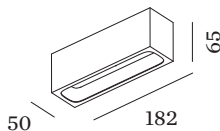

220 - 240 V \_\_\_\_\_

system 12.0 W \_\_\_\_\_

Class 1 \_\_\_\_\_

**PHYSICAL**

length 182 mm \_\_\_\_\_

width 50 mm \_\_\_\_\_

height 65 mm \_\_\_\_\_

0.52 kg \_\_\_\_\_

<sup>a</sup> Colour may deviate slightly due to production conditions.

Rectangular ceiling surface mounted downlight made from die-cast aluminium with opal PMMA cover; surface housing Black Matt powder coated; matt texture; with aesthetic frame in Black Matt wet painted; matt fine texture; PCB 3-step binning; phase-cut dim; light colour 3000 K; binning initial MacAdam ≤ 3 SDCM; CRI ≥ 90; CRI (Colour Rendering Index) ≥ 90; degree of protection IP20; Class 1; driver included; light source replaceable by Wever & Ducré or by a professional with explicit authorization; control gear replaceable by end-user;