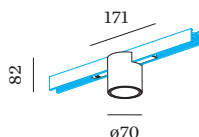

Standard
beam angle 25°

**ELECTRICAL**

DALI-2
48 V
inset 7.0 W
Class 3

**PHYSICAL**

diameter 70 mm
height 82 mm
0.16 kg
adapter 171 mm
incl. Strex 48 V track adapter

<sup>a</sup> Colour may deviate slightly due to production conditions.