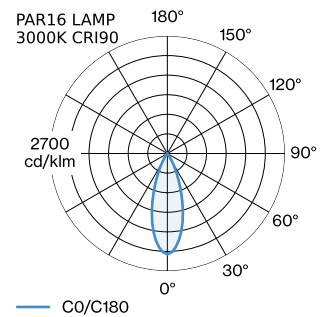

**PROJECT** \_\_\_\_\_

**TYPE** \_\_\_\_\_

**NOTES** \_\_\_\_\_

**QUANTITY** \_\_\_\_\_

**DATE** \_\_\_\_\_

Cylindrical ceiling surface mounted downlight made from die-cast aluminium; surface Bronze; wet painted; brushed; lamp socket GU10; lamp type PAR16; max. 12W; 100 - 240 V; degree of protection IP20; Class 1; optional inner reflector available; lamp not included;

**GENERAL**

Ceiling \_\_\_\_\_  
 Surface \_\_\_\_\_  
 Bronze \_\_\_\_\_  
 IP20 \_\_\_\_\_  
 Interior \_\_\_\_\_  
 CIE flux code: 94 98 100 100  
 93 \_\_\_\_\_

**LED**

lamp PAR16 \_\_\_\_\_  
 socket GU10 \_\_\_\_\_  
 max. per socket 12.0 W \_\_\_\_\_  
 CRI ≥ 80 90 90 \_\_\_\_\_

**ELECTRICAL**

100 - 240 V \_\_\_\_\_  
 Class 1 \_\_\_\_\_

**PHYSICAL**

diameter 70 mm \_\_\_\_\_  
 height 82 mm \_\_\_\_\_  
 0.14 kg \_\_\_\_\_

**MEASURED LAMPS**

PAR16 LAMP 3000K CRI90 \_\_\_\_\_  
 450 lm \_\_\_\_\_  
 6.5 W \_\_\_\_\_

PAR16 LAMP 2700K CRI90 \_\_\_\_\_  
 430 lm \_\_\_\_\_  
 6.5 W \_\_\_\_\_

PAR16 LAMP 2700K CRI80 \_\_\_\_\_  
 360 lm \_\_\_\_\_  
 4.4 W \_\_\_\_\_

**LIGHT DISTRIBUTION**

[258220Q0] The technical data represent rated values for an ambient temperature of 25°C. The data values for the luminous flux are initially subject to a tolerance of +/- 10%, those for the electrical connected load are initially subject to a tolerance of +/- 10%, and those for the colour temperature are initially subject to a tolerance of +/- 150 K. No liability is assumed for typographical or printing errors. The general terms and conditions of Wever & Ducré BV apply.