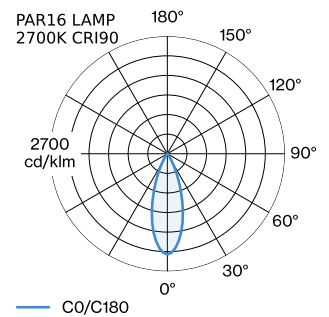

**PROJECT** \_\_\_\_\_

**TYPE** \_\_\_\_\_

**NOTES** \_\_\_\_\_

**QUANTITY** \_\_\_\_\_

**DATE** \_\_\_\_\_

Cylindrical ceiling surface mounted downlight made from die-cast aluminium; surface Bronze; wet painted; brushed; lamp socket GU10; lamp type PAR16; max. 12W; 100 - 240 V; degree of protection IP20; Class 1; optional inner reflector available; lamp not included;

**GENERAL**

Ceiling \_\_\_\_\_  
 Surface \_\_\_\_\_  
 Bronze \_\_\_\_\_  
 IP20 \_\_\_\_\_  
 Interior \_\_\_\_\_  
 CIE flux code: 94 98 100 100  
 93 \_\_\_\_\_

**LED**

lamp PAR16 \_\_\_\_\_  
 socket GU10 \_\_\_\_\_  
 max. per socket 12.0 W \_\_\_\_\_  
 CRI ≥ 80 90 90 \_\_\_\_\_

**ELECTRICAL**

100 - 240 V \_\_\_\_\_  
 Class 1 \_\_\_\_\_

**PHYSICAL**

diameter 70 mm \_\_\_\_\_  
 height 82 mm \_\_\_\_\_  
 0.14 kg \_\_\_\_\_

**MEASURED LAMPS**

PAR16 LAMP 3000K CRI90 \_\_\_\_\_  
 450 lm \_\_\_\_\_  
 6.5 W \_\_\_\_\_

PAR16 LAMP 2700K CRI90 \_\_\_\_\_  
 430 lm \_\_\_\_\_  
 6.5 W \_\_\_\_\_

PAR16 LAMP 2700K CRI80 \_\_\_\_\_  
 360 lm \_\_\_\_\_  
 4.4 W \_\_\_\_\_

**LIGHT DISTRIBUTION**

[258220Q0] The technical data represent rated values for an ambient temperature of 25°C. The data values for the luminous flux are initially subject to a tolerance of +/- 10%, those for the electrical connected load are initially subject to a tolerance of +/- 10%, and those for the colour temperature are initially subject to a tolerance of +/- 150 K. No liability is assumed for typographical or printing errors. The general terms and conditions of Wever & Ducré BV apply.