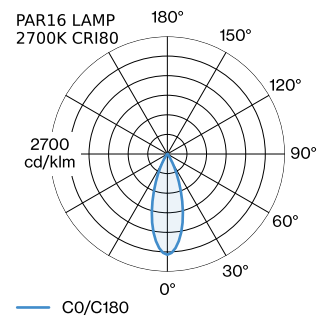

**PROJECT** \_\_\_\_\_

**TYPE** \_\_\_\_\_

**NOTES** \_\_\_\_\_

**QUANTITY** \_\_\_\_\_

**DATE** \_\_\_\_\_

Cylindrical ceiling surface mounted downlight made from die-cast aluminium; surface Bronze; wet painted; brushed; lamp socket GU10; lamp type PAR16; max. 12W; 100 - 240 V; degree of protection IP20; Class 1; optional inner reflector available; lamp not included;

**GENERAL**

Ceiling \_\_\_\_\_  
 Surface \_\_\_\_\_  
 Bronze \_\_\_\_\_  
 IP20 \_\_\_\_\_  
 Interior \_\_\_\_\_  
 CIE flux code: 94 98 100 100  
 93 \_\_\_\_\_

**LED**

lamp PAR16 \_\_\_\_\_  
 socket GU10 \_\_\_\_\_  
 max. per socket 12.0 W \_\_\_\_\_  
 CRI ≥ 80 90 90 \_\_\_\_\_

**ELECTRICAL**

100 - 240 V \_\_\_\_\_  
 Class 1 \_\_\_\_\_

**PHYSICAL**

diameter 70 mm \_\_\_\_\_  
 height 82 mm \_\_\_\_\_  
 0.14 kg \_\_\_\_\_

**MEASURED LAMPS**

PAR16 LAMP 3000K CRI90 \_\_\_\_\_  
 450 lm \_\_\_\_\_  
 6.5 W \_\_\_\_\_

PAR16 LAMP 2700K CRI90 \_\_\_\_\_  
 430 lm \_\_\_\_\_  
 6.5 W \_\_\_\_\_

PAR16 LAMP 2700K CRI80 \_\_\_\_\_  
 360 lm \_\_\_\_\_  
 4.4 W \_\_\_\_\_

**LIGHT DISTRIBUTION**

[258220Q0] The technical data represent rated values for an ambient temperature of 25°C. The data values for the luminous flux are initially subject to a tolerance of +/- 10%, those for the electrical connected load are initially subject to a tolerance of +/- 10%, and those for the colour temperature are initially subject to a tolerance of +/- 150 K. No liability is assumed for typographical or printing errors. The general terms and conditions of Wever & Ducré BV apply.