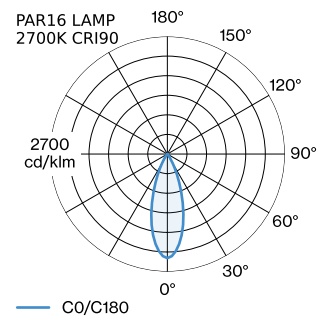

ELECTRICAL

100 - 240 V
Class 1

PHYSICAL

diameter 67 mm
height 200 mm
0.68 kg
cable length incl. 2.5 m
suspension mm
adapter 70 mm
incl. 3-phase track adapter

^a Colour may deviate slightly due to production conditions.

LIGHT DISTRIBUTION

[217320B0] The technical data represent rated values for an ambient temperature of 25°C. The data values for the luminous flux are initially subject to a tolerance of +/- 10%, those for the electrical connected load are initially subject to a tolerance of +/- 10%, and those for the colour temperature are initially subject to a tolerance of +/- 150 K. No liability is assumed for typographical or printing errors. The general terms and conditions of Wever & Ducré BV apply.

End Feed | left

Type	Colour	L·W·H (MM)	Item number
3-phase track	White	148·32·38	90014238
3-phase track	Black	148·32·38	90014239

End Feed | right

Type	Colour	L·W·H (MM)	Item number
3-phase track	White	148·32·38	90014240
3-phase track	Black	148·32·38	90014241