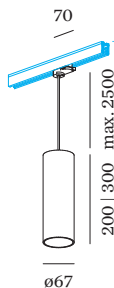

PROJECT _____

TYPE _____

NOTES _____

QUANTITY _____

DATE _____

Cylindrical suspended luminaire made from die-cast aluminium incl. 3-phase track adapter; surface Black Matt; powder coated; matt texture; RAL 9005; polycarbonate track adapter and cable in Signal Black; lamp socket GU10; lamp type PAR16; max. 12W; 100 - 240 V; degree of protection IP20; Class 1; lamp not included; inclusive adjustable cable suspension max. 2500mm;

ELECTRICAL

100 - 240 V
Class 1

PHYSICAL

diameter 67 mm
height 200 mm
0.68 kg
cable length incl. 2.5 m
suspension mm
adapter 70 mm
incl. 3-phase track adapter

^a Colour may deviate slightly due to production conditions.

End Feed | left

Type	Colour	L·W·H (MM)	Item number
3-phase track	White	148·32·38	90014238
3-phase track	Black	148·32·38	90014239

End Feed | right

Type	Colour	L·W·H (MM)	Item number
3-phase track	White	148·32·38	90014240
3-phase track	Black	148·32·38	90014241

L-Connector 1.0

Type	Colour	L·W·H (MM)	Item number
3-phase track left	White	143·140·38	90014220
3-phase track left	Black	143·140·38	90014221

L-Connector 2.0

Type	Colour	L·W·H (MM)	Item number
3-phase track right	White	143·140·38	90014222
3-phase track right	Black	143·140·38	90014223