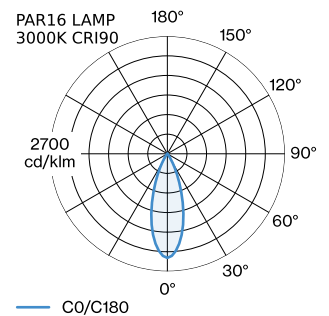

ELECTRICAL

100 - 240 V
Class 1

PHYSICAL

diameter 67 mm
height 200 mm
0.68 kg
cable length incl. 2.5 m
suspension mm
adapter 70 mm
incl. 3-phase track adapter

^a Colour may deviate slightly due to production conditions.

LIGHT DISTRIBUTION

[217320B0] The technical data represent rated values for an ambient temperature of 25°C. The data values for the luminous flux are initially subject to a tolerance of +/- 10%, those for the electrical connected load are initially subject to a tolerance of +/- 10%, and those for the colour temperature are initially subject to a tolerance of +/- 150 K. No liability is assumed for typographical or printing errors. The general terms and conditions of Wever & Ducré BV apply.