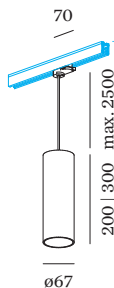

GENERAL

Ceiling
Track Suspended
White Matt
RAL 9003 ^a
IP20
Interior
CIE flux code: 94 98 100 100 98

MEASURED LAMPS

PAR16 LAMP 3000K CRI90
540 lm
6.5 W
PAR16 LAMP 2700K CRI90
495 lm
6.5 W

LED

lamp PAR16
socket GU10
max. per socket 12.0 W
CRI ≥ 90

ELECTRICAL

100 - 240 V
Class 1

PHYSICAL

diameter 67 mm
height 200 mm
0.68 kg
cable length incl. 2.5 m
suspension mm
adapter 70 mm
incl. 3-phase track adapter

^a Colour may deviate slightly due to production conditions.