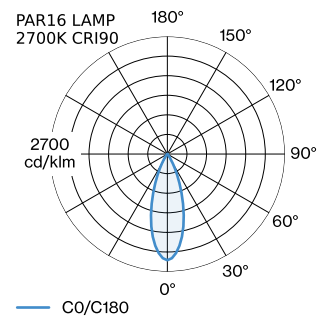

**LED**

lamp PAR16
socket GU10
max. per socket 12.0 W
CRI ≥ 90

**ELECTRICAL**

100 - 240 V
Class 1

**PHYSICAL**

diameter 67 mm
height 200 mm
0.68 kg
cable length incl. 2.5 m
suspension mm
adapter 70 mm
incl. 3-phase track adapter

<sup>a</sup> Colour may deviate slightly due to production conditions.

**LIGHT DISTRIBUTION**

[217320W0] The technical data represent rated values for an ambient temperature of 25°C. The data values for the luminous flux are initially subject to a tolerance of +/- 10%, those for the electrical connected load are initially subject to a tolerance of +/- 10%, and those for the colour temperature are initially subject to a tolerance of +/- 150 K. No liability is assumed for typographical or printing errors. The general terms and conditions of Wever & Ducré BV apply.