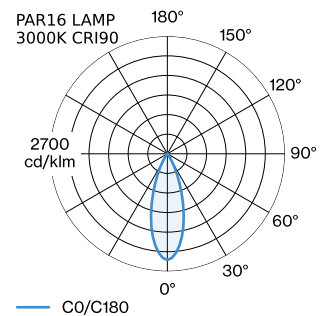

**LED**

lamp PAR16
socket GU10
max. per socket 12.0 W
CRI ≥ 90

**ELECTRICAL**

100 - 240 V
Class 1

**PHYSICAL**

diameter 67 mm
height 200 mm
0.68 kg
cable length incl. 2.5 m
suspension mm
adapter 70 mm
incl. 3-phase track adapter

<sup>a</sup> Colour may deviate slightly due to production conditions.

**LIGHT DISTRIBUTION**

[217320W0] The technical data represent rated values for an ambient temperature of 25°C. The data values for the luminous flux are initially subject to a tolerance of +/- 10%, those for the electrical connected load are initially subject to a tolerance of +/- 10%, and those for the colour temperature are initially subject to a tolerance of +/- 150 K. No liability is assumed for typographical or printing errors. The general terms and conditions of Wever & Ducré BV apply.