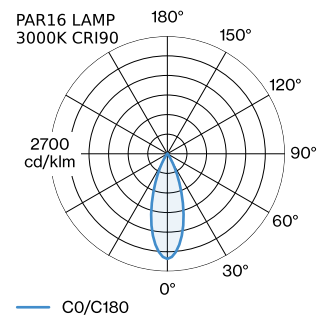

ELECTRICAL

100 - 240 V _____
 Class 1 _____

PHYSICAL

diameter 67 mm _____
 height 300 mm _____
 0.68 kg _____
 cable length incl. 2.5 m _____
 suspension mm _____
 adapter 70 mm _____
 incl. 3-phase track adapter _____

MEASURED LAMPS

PAR16 LAMP 2700K CRI90 _____
 450 lm _____
 6.5 W _____

PAR16 LAMP 3000K CRI90 _____
 465 lm _____
 6.5 W _____

LIGHT DISTRIBUTION

[217420GO] The technical data represent rated values for an ambient temperature of 25°C. The data values for the luminous flux are initially subject to a tolerance of +/- 10%, those for the electrical connected load are initially subject to a tolerance of +/- 10%, and those for the colour temperature are initially subject to a tolerance of +/- 150 K. No liability is assumed for typographical or printing errors. The general terms and conditions of Wever & Ducré BV apply.