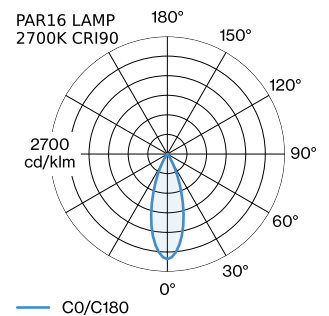

ELECTRICAL

100 - 240 V _____
 Class 1 _____

PHYSICAL

diameter 67 mm _____
 height 300 mm _____
 0.68 kg _____
 cable length incl. 2.5 m _____
 suspension mm _____
 adapter 70 mm _____
 incl. 3-phase track adapter _____

MEASURED LAMPS

PAR16 LAMP 2700K CRI90 _____
 450 lm _____
 6.5 W _____

PAR16 LAMP 3000K CRI90 _____
 465 lm _____
 6.5 W _____

LIGHT DISTRIBUTION

[217420GO] The technical data represent rated values for an ambient temperature of 25°C. The data values for the luminous flux are initially subject to a tolerance of +/- 10%, those for the electrical connected load are initially subject to a tolerance of +/- 10%, and those for the colour temperature are initially subject to a tolerance of +/- 150 K. No liability is assumed for typographical or printing errors. The general terms and conditions of Wever & Ducré BV apply.

End Feed | left

Type	Colour	L·W·H (MM)	Item number
3-phase track	White	148·32·38	90014238
3-phase track	Black	148·32·38	90014239

End Feed | right

Type	Colour	L·W·H (MM)	Item number
3-phase track	White	148·32·38	90014240
3-phase track	Black	148·32·38	90014241