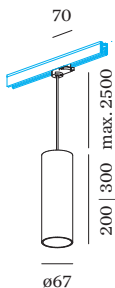

PROJECT _____

TYPE _____

NOTES _____

QUANTITY _____

DATE _____

Cylindrical suspended luminaire made from die-cast aluminium incl. 3-phase track adapter; surface Gold; wet painted; brushed; polycarbonate track adapter and cable in Signal Black; lamp socket GU10; lamp type PAR16; max. 12W; 100 - 240 V; degree of protection IP20; Class 1; lamp not included; inclusive adjustable cable suspension max. 2500mm;

ELECTRICAL

100 - 240 V _____
 Class 1 _____

PHYSICAL

diameter 67 mm _____
 height 300 mm _____
 0.68 kg _____
 cable length incl. 2.5 m _____
 suspension mm _____
 adapter 70 mm _____
 incl. 3-phase track adapter _____

End Feed | left

Type	Colour	L·W·H (MM)	Item number
3-phase track	White	148·32·38	90014238
3-phase track	Black	148·32·38	90014239

End Feed | right

Type	Colour	L·W·H (MM)	Item number
3-phase track	White	148·32·38	90014240
3-phase track	Black	148·32·38	90014241

L-Connector 1.0

Type	Colour	L·W·H (MM)	Item number
3-phase track left	White	143·140·38	90014220
3-phase track left	Black	143·140·38	90014221

L-Connector 2.0

Type	Colour	L·W·H (MM)	Item number
3-phase track right	White	143·140·38	90014222
3-phase track right	Black	143·140·38	90014223