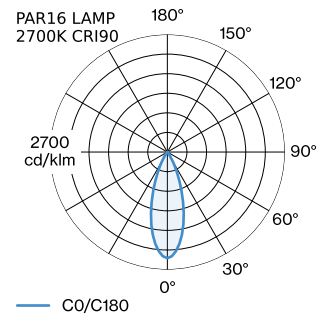

ELECTRICAL

100 - 240 V
Class 1

PHYSICAL

diameter 67 mm
height 300 mm
0.68 kg
cable length incl. 2.5 m
suspension mm
adapter 70 mm
incl. 3-phase track adapter

^a Colour may deviate slightly due to production conditions.

LIGHT DISTRIBUTION

[217420W0] The technical data represent rated values for an ambient temperature of 25°C. The data values for the luminous flux are initially subject to a tolerance of +/- 10%, those for the electrical connected load are initially subject to a tolerance of +/- 10%, and those for the colour temperature are initially subject to a tolerance of +/- 150 K. No liability is assumed for typographical or printing errors. The general terms and conditions of Wever & Ducré BV apply.