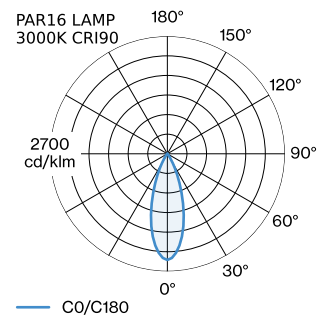

ELECTRICAL

100 - 240 V
Class 1

PHYSICAL

diameter 67 mm
height 300 mm
0.68 kg
cable length incl. 2.5 m
suspension mm
adapter 70 mm
incl. 3-phase track adapter

^a Colour may deviate slightly due to production conditions.

LIGHT DISTRIBUTION

[217420W0] The technical data represent rated values for an ambient temperature of 25°C. The data values for the luminous flux are initially subject to a tolerance of +/- 10%, those for the electrical connected load are initially subject to a tolerance of +/- 10%, and those for the colour temperature are initially subject to a tolerance of +/- 150 K. No liability is assumed for typographical or printing errors. The general terms and conditions of Wever & Ducré BV apply.

End Feed | left

Type	Colour	L·W·H (MM)	Item number
3-phase track	White	148·32·38	90014238
3-phase track	Black	148·32·38	90014239

End Feed | right

Type	Colour	L·W·H (MM)	Item number
3-phase track	White	148·32·38	90014240
3-phase track	Black	148·32·38	90014241