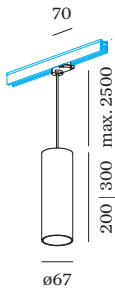

PROJECT

TYPE

NOTES

QUANTITY

DATE

Cylindrical suspended luminaire made from die-cast aluminium incl. 3-phase track adapter; surface White Matt; powder coated; matt texture; RAL 9003; polycarbonate track adapter and cable in Pure White; lamp socket GU10; lamp type PAR16; max. 12W; 100 - 240 V; degree of protection IP20; Class 1; lamp not included; inclusive adjustable cable suspension max. 2500mm;

ELECTRICAL

100 - 240 V
Class 1

PHYSICAL

diameter 67 mm
height 300 mm
0.68 kg
cable length incl. 2.5 m
suspension mm
adapter 70 mm
incl. 3-phase track adapter

^a Colour may deviate slightly due to production conditions.

End Feed | left

Type	Colour	L·W·H (MM)	Item number
3-phase track	White	148·32·38	90014238
3-phase track	Black	148·32·38	90014239

End Feed | right

Type	Colour	L·W·H (MM)	Item number
3-phase track	White	148·32·38	90014240
3-phase track	Black	148·32·38	90014241

L-Connector 1.0

Type	Colour	L·W·H (MM)	Item number
3-phase track left	White	143·140·38	90014220
3-phase track left	Black	143·140·38	90014221

L-Connector 2.0

Type	Colour	L·W·H (MM)	Item number
3-phase track right	White	143·140·38	90014222
3-phase track right	Black	143·140·38	90014223