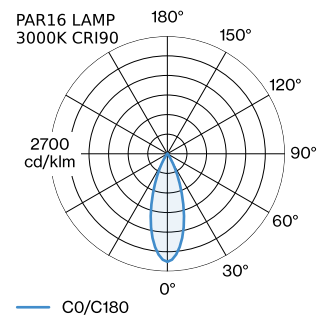

**LED**

lamp PAR16 \_\_\_\_\_  
 socket GU10 \_\_\_\_\_  
 max. per socket 12.0 W \_\_\_\_\_  
 CRI ≥ 90 \_\_\_\_\_

**ELECTRICAL**

100 - 240 V \_\_\_\_\_  
 Class 2 \_\_\_\_\_

**PHYSICAL**

length 120 mm \_\_\_\_\_  
 width 120 mm \_\_\_\_\_  
 height 61 mm \_\_\_\_\_  
 0.45 kg \_\_\_\_\_  
 wire springs \_\_\_\_\_

**CUTOUT**

length 111 mm \_\_\_\_\_  
 width 111 mm \_\_\_\_\_  
 min. ceiling thickness 4 mm \_\_\_\_\_  
 max. ceiling thickness 25 mm \_\_\_\_\_  
 recessed depth 75 mm \_\_\_\_\_

<sup>a</sup> Colour may deviate slightly due to production conditions.

**MEASURED LAMPS**

PAR16 LAMP 3000K CRI90 \_\_\_\_\_  
 480 lm \_\_\_\_\_  
 6.5 W \_\_\_\_\_

PAR16 LAMP 2700K CRI90 \_\_\_\_\_  
 460 lm \_\_\_\_\_  
 6.5 W \_\_\_\_\_

**LIGHT DISTRIBUTION**

125220B0