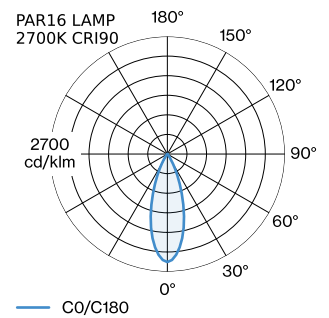

**LED**

lamp PAR16 \_\_\_\_\_  
 socket GU10 \_\_\_\_\_  
 max. per socket 12.0 W \_\_\_\_\_  
 CRI ≥ 90 \_\_\_\_\_

**ELECTRICAL**

100 - 240 V \_\_\_\_\_  
 Class 2 \_\_\_\_\_

**PHYSICAL**

length 120 mm \_\_\_\_\_  
 width 120 mm \_\_\_\_\_  
 height 61 mm \_\_\_\_\_  
 0.45 kg \_\_\_\_\_  
 wire springs \_\_\_\_\_

**CUTOUT**

length 111 mm \_\_\_\_\_  
 width 111 mm \_\_\_\_\_  
 min. ceiling thickness 4 mm \_\_\_\_\_  
 max. ceiling thickness 25 mm \_\_\_\_\_  
 recessed depth 75 mm \_\_\_\_\_

<sup>a</sup> Colour may deviate slightly due to production conditions.

**MEASURED LAMPS**

PAR16 LAMP 3000K CRI90 \_\_\_\_\_  
 480 lm \_\_\_\_\_  
 6.5 W \_\_\_\_\_

PAR16 LAMP 2700K CRI90 \_\_\_\_\_  
 460 lm \_\_\_\_\_  
 6.5 W \_\_\_\_\_

**LIGHT DISTRIBUTION**

125220B0