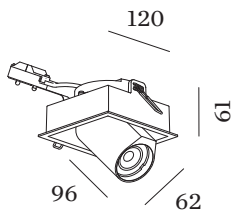

**PROJECT** \_\_\_\_\_

**TYPE** \_\_\_\_\_

**NOTES** \_\_\_\_\_

**QUANTITY** \_\_\_\_\_

**DATE** \_\_\_\_\_

Squared ceiling recessed downlight made from die-cast aluminium; adjustable; surface Black Matt; powder coated, matt texture; RAL 9005; installation without tools using wire springs; suitable for ceiling thickness of 4-25 mm; recessed depth 75 mm; lamp socket GU10; lamp type PAR16; max. 12W; 100 - 240 V; 350° rotatable and 60° tiltable; degree of protection IP20; Class 2; IC rated; lamp not included;

**LED**

lamp PAR16 \_\_\_\_\_  
 socket GU10 \_\_\_\_\_  
 max. per socket 12.0 W \_\_\_\_\_  
 CRI ≥ 90 \_\_\_\_\_

**ELECTRICAL**

100 - 240 V \_\_\_\_\_  
 Class 2 \_\_\_\_\_

**PHYSICAL**

length 120 mm \_\_\_\_\_  
 width 120 mm \_\_\_\_\_  
 height 61 mm \_\_\_\_\_  
 0.45 kg \_\_\_\_\_  
 wire springs \_\_\_\_\_