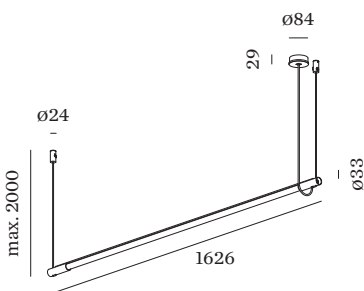

PROJECT

TYPE

NOTES

QUANTITY

DATE

Tubular ceiling suspended luminaire made from die-cast aluminium; surface Black Matt; powder coated; matt texture; RAL 9005; incl. 2.0 m suspension; non dim; light colour 4000 K; CRI ≥ 80; 220 - 240 V; degree of protection IP20; Class 2; light source replaceable by end-user;

GENERAL

Ceiling
 Suspended
 Black Matt
 RAL 9005 ^a
 IP20
 Interior
 indirect 1140 lm
 direct 2810 lm
 total 3950 lm
 CIE flux code: 36 64 84 71 100

LED

4000 K
 CRI ≥ 80
 L70 / 60000h
 initial MacAdam ≤ 3 SDCM

OPTICAL

Opal

ELECTRICAL

non dim
 220 - 240 V
 system 22.1 W
 Class 2

PHYSICAL

length 1624 mm
 width 33 mm
 height 33 mm
 0.42 kg
 cable length incl. 2.0 m
 suspension mm

^a Colour may deviate slightly due to production conditions.