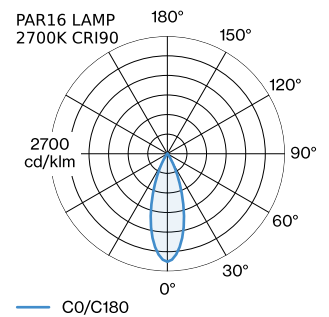

**PROJECT** \_\_\_\_\_

**TYPE** \_\_\_\_\_

**NOTES** \_\_\_\_\_

**QUANTITY** \_\_\_\_\_

**DATE** \_\_\_\_\_

Cylindrical ceiling surface mounted downlight made from die-cast aluminium; surface Black Matt; powder coated; matt texture; RAL 9005; lamp socket GU10; lamp type PAR16; max. 12W; 100 - 240 V; degree of protection IP20; Class 1; UGR ≤ 13; VDU compatible workplace luminaire according to DIN EN 12464-1; luminance above 65° ≤ 1500 cd/m<sup>2</sup>; lamp not included; optional single inner cover available;

**ELECTRICAL**

100 - 240 V	_____
Class 1	_____

**PHYSICAL**

diameter 114 mm	_____
height 100 mm	_____
0.61 kg	_____

<sup>a</sup> Colour may deviate slightly due to production conditions.

**MEASURED LAMPS**

PAR16 LAMP 2700K CRI90	_____
460 lm	_____
6.5 W	_____

PAR16 LAMP 3000K CRI90	_____
480 lm	_____
6.5 W	_____

PAR16 LAMP 2700K CRI80	_____
385 lm	_____
4.4 W	_____

**LIGHT DISTRIBUTION**

[146720B0] The technical data represent rated values for an ambient temperature of 25°C. The data values for the luminous flux are initially subject to a tolerance of +/- 10%, those for the electrical connected load are initially subject to a tolerance of +/- 10%, and those for the colour temperature are initially subject to a tolerance of +/- 150 K. No liability is assumed for typographical or printing errors. The general terms and conditions of Wever & Ducré BV apply.

**OPTICAL ACCESSORIES**

**Single Inner Cover**

Type	Colour	Ø·H (MM)	Item number
RAY   max. 10W	Black	67-54	911041B1
RAY   max. 10W	Gold	67-54	911041G1
RAY   max. 10W	Champagne	67-54	911041M1
RAY   max. 10W	White	67-54	911041W1