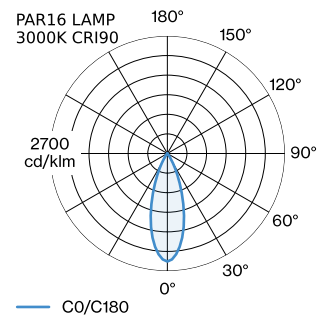

**PROJECT** \_\_\_\_\_

**TYPE** \_\_\_\_\_

**NOTES** \_\_\_\_\_

**QUANTITY** \_\_\_\_\_

**DATE** \_\_\_\_\_

Cylindrical ceiling surface mounted downlight made from die-cast aluminium; surface Black Matt; powder coated; matt texture; RAL 9005; lamp socket GU10; lamp type PAR16; max. 12W; 100 - 240 V; degree of protection IP20; Class 1; UGR ≤ 13; VDU compatible workplace luminaire according to DIN EN 12464-1; luminance above 65° ≤ 1500 cd/m<sup>2</sup>; lamp not included; optional single inner cover available;

**ELECTRICAL**

100 - 240 V	_____
Class 1	_____

**PHYSICAL**

diameter 114 mm	_____
height 100 mm	_____
0.61 kg	_____

<sup>a</sup> Colour may deviate slightly due to production conditions.

**MEASURED LAMPS**

PAR16 LAMP 2700K CRI90	_____
460 lm	_____
6.5 W	_____

PAR16 LAMP 3000K CRI90	_____
480 lm	_____
6.5 W	_____

PAR16 LAMP 2700K CRI80	_____
385 lm	_____
4.4 W	_____

**LIGHT DISTRIBUTION**

[146720B0] The technical data represent rated values for an ambient temperature of 25°C. The data values for the luminous flux are initially subject to a tolerance of +/- 10%, those for the electrical connected load are initially subject to a tolerance of +/- 10%, and those for the colour temperature are initially subject to a tolerance of +/- 150 K. No liability is assumed for typographical or printing errors. The general terms and conditions of Wever & Ducré BV apply.

**OPTICAL ACCESSORIES**

**Single Inner Cover**

Type	Colour	Ø·H (MM)	Item number
RAY   max. 10W	Black	67-54	911041B1
RAY   max. 10W	Gold	67-54	911041G1
RAY   max. 10W	Champagne	67-54	911041M1
RAY   max. 10W	White	67-54	911041W1