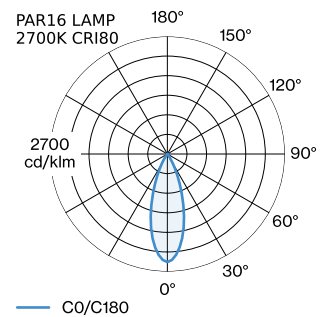

**PROJECT** \_\_\_\_\_

**TYPE** \_\_\_\_\_

**NOTES** \_\_\_\_\_

**QUANTITY** \_\_\_\_\_

**DATE** \_\_\_\_\_

Cylindrical ceiling surface mounted downlight made from die-cast aluminium; surface Black Matt; powder coated; matt texture; RAL 9005; lamp socket GU10; lamp type PAR16; max. 12W; 100 - 240 V; degree of protection IP20; Class 1; UGR ≤ 13; VDU compatible workplace luminaire according to DIN EN 12464-1; luminance above 65° ≤ 1500 cd/m<sup>2</sup>; lamp not included; optional single inner cover available;

**ELECTRICAL**

100 - 240 V	_____
Class 1	_____

**PHYSICAL**

diameter 114 mm	_____
height 100 mm	_____
0.61 kg	_____

<sup>a</sup> Colour may deviate slightly due to production conditions.

**MEASURED LAMPS**

PAR16 LAMP 2700K CRI90	_____
460 lm	_____
6.5 W	_____

PAR16 LAMP 3000K CRI90	_____
480 lm	_____
6.5 W	_____

PAR16 LAMP 2700K CRI80	_____
385 lm	_____
4.4 W	_____

**LIGHT DISTRIBUTION**

[146720B0] The technical data represent rated values for an ambient temperature of 25°C. The data values for the luminous flux are initially subject to a tolerance of +/- 10%, those for the electrical connected load are initially subject to a tolerance of +/- 10%, and those for the colour temperature are initially subject to a tolerance of +/- 150 K. No liability is assumed for typographical or printing errors. The general terms and conditions of Wever & Ducré BV apply.

**OPTICAL ACCESSORIES**

**Single Inner Cover**

Type	Colour	Ø·H (MM)	Item number
RAY   max. 10W	Black	67-54	911041B1
RAY   max. 10W	Gold	67-54	911041G1
RAY   max. 10W	Champagne	67-54	911041M1
RAY   max. 10W	White	67-54	911041W1