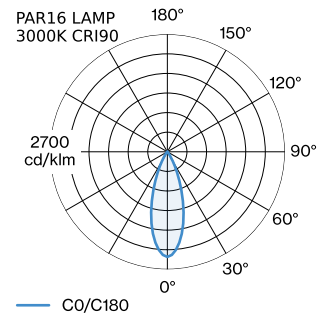

LIGHT DISTRIBUTION