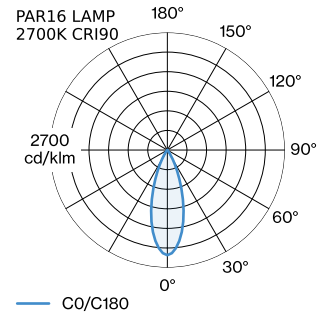

LIGHT DISTRIBUTION