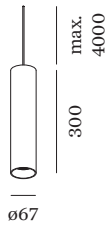

PROJECT _____

TYPE _____

NOTES _____

QUANTITY _____

DATE _____

Cylindrical ceiling suspended luminaire made from die-cast aluminium; surface Copper; wet painted; brushed; inclusive adjustable cable suspension max. 4000mm in Signal Black; lamp socket GU10; lamp type PAR16; max. 12W; 100 - 240 V; degree of protection IP20; Class 1; lamp not included; ceiling base not included;

ELECTRICAL

100 - 240 V _____
 Class 1 _____

PHYSICAL

diameter 67 mm _____
 height 300 mm _____
 0.68 kg _____
 cable length incl. 4.0 m _____
 suspension mm _____

MEASURED LAMPS

PAR16 LAMP 2700K CRI90 _____
 450 lm _____
 6.5 W _____

Track Adapter

Type

3-phase track
3-phase track

Colour

White
Black

L·W·H (MM)

70-31-50
70-31-50

Item number