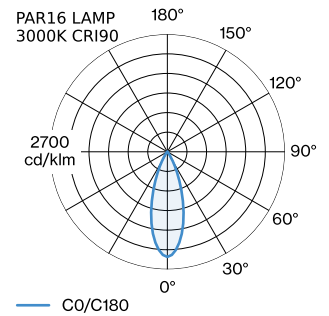

LIGHT DISTRIBUTION