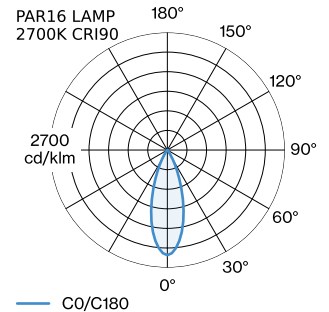

LIGHT DISTRIBUTION