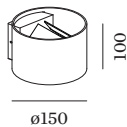

PROJECT

TYPE

NOTES

QUANTITY

DATE

Cylindrical wall surface mounted luminaire made from aluminium; surface Gold; wet painted; brushed; direct light distribution; PCB 3-step binning; phase-cut dim; light colour 1800 K - 2850 K colour warm dimming; CRI \geq 90; 220 - 240 V; degree of protection IP20; Class 1; inclusive flaps for adjustable beam angle;

GENERAL

Wall _____
Surface _____
Gold _____
IP20 _____
Interior _____
400 lm _____

LED

colour warm dimming _____
1800 K - 2850 K _____
CRI \geq 90 _____

OPTICAL

Variable _____

ELECTRICAL

phase-cut dim _____
220 - 240 V _____
system 6.0 W _____
Class 1 _____

PHYSICAL

diameter 150 mm _____
height 100 mm _____
0.62 kg _____