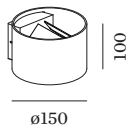

PROJECT

TYPE

NOTES

QUANTITY

DATE

Cylindrical wall surface mounted luminaire made from aluminium; surface Aluminium Brushed; direct light distribution; PCB 3-step binning; phase-cut dim; light colour 1800 K - 2850 K colour warm dimming; CRI \geq 90; 220 - 240 V; degree of protection IP20; Class 1; inclusive flaps for adjustable beam angle;

GENERAL

Wall
Surface
Aluminium Brushed
IP20
Interior
400 lm

LED

colour warm dimming
1800 K - 2850 K
CRI \geq 90

OPTICAL

Variable

ELECTRICAL

phase-cut dim
220 - 240 V
system 6.0 W
Class 1

PHYSICAL

diameter 150 mm
height 100 mm
0.62 kg