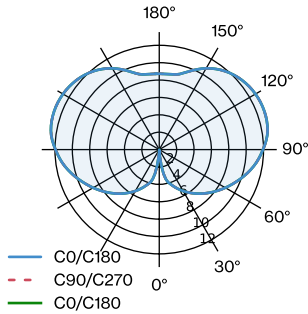

LED

colour warm dimming

2200 K - 4000 K

CRI ≥ 80

L80 / 60000 h

3 SDCM

OPTICAL

Opal

ELECTRICAL

220 - 240 V

Total connected power 2.5 W

Class 3

PHYSICAL

Diameter 280 mm

Height 350 mm

1.1 kg

^a Color may deviate slightly due to production conditions.

Portable luminaire made from polyethylene and polypropylene; surface White LLDPE + Colza Yellow; RAL 1021; with COB (Chip on Board) technology for maximum efficiency; light colour 2200 K - 4000 K colour warm dimming; binning initial MacAdam ≤ 3 SDCM; CRI ≥ 80; 220 - 240 V; inclusive rechargeable lithium-ion battery and charger; light for 8 hours; recharging time 5 hours; degree of protection IP65; Class 3; optional optical accessories available; light source replaceable by end-user; control gear replaceable by end-user;

WEVER & DUCRÉ
LIGHTING

COSTA 2.0

865286YE9

LIGHT DISTRIBUTION

Maintenance Factors

Operating Time [h]	10 000	20 000	30 000	40 000	50 000
LLMF	0.98	0.96	0.94	0.91	0.9
LSF	1	1	1	1	1

MF	LMF × RSMF × LLMF × LSF	RSMF ^a	Room Surface Maintenance Factor
MF	Maintenance Factor	LLMF	Lamp Lumens Maintenance Factor
LMF ^a	Luminaire Maintenance Factor	LSF	Lamp Survival Faktor