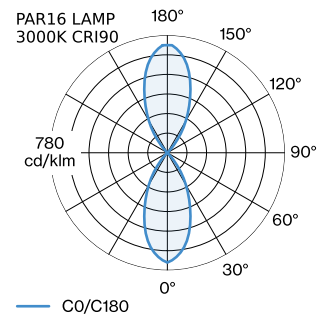

**GENERAL**

Wall \_\_\_\_\_  
 Surface \_\_\_\_\_  
 White Matt \_\_\_\_\_  
 RAL 9010 <sup>a</sup> \_\_\_\_\_  
 IP20 \_\_\_\_\_  
 Interior \_\_\_\_\_  
 indirect 550 505 lm \_\_\_\_\_  
 direct 550 505 lm \_\_\_\_\_  
 total 1100 1010 lm \_\_\_\_\_

**LED**

lamp 2 x PAR16 \_\_\_\_\_  
 socket GU10 \_\_\_\_\_  
 max. per socket 12.0 W \_\_\_\_\_  
 CRI ≥ 90 \_\_\_\_\_

**ELECTRICAL**

100 - 240 V \_\_\_\_\_  
 Class 1 \_\_\_\_\_

**PHYSICAL**

diameter 67 mm \_\_\_\_\_  
 height 200 mm \_\_\_\_\_  
 0.36 kg \_\_\_\_\_

<sup>a</sup> Colour may deviate slightly due to production conditions.

**MEASURED LAMPS**

PAR16 LAMP 2700K CRI90 \_\_\_\_\_  
 13 W \_\_\_\_\_  
 PAR16 LAMP 3000K CRI90 \_\_\_\_\_  
 13 W \_\_\_\_\_

**LIGHT DISTRIBUTION**

[‘301220W0’] The technical data represent rated values for an ambient temperature of 25°C. The data values for the luminous flux are initially subject to a tolerance of +/- 10%, those for the electrical connected load are initially subject to a tolerance of +/- 10%, and those for the colour temperature are initially subject to a tolerance of +/- 150 K. No liability is assumed for typographical or printing errors. The general terms and conditions of Wever & Ducré BV apply.