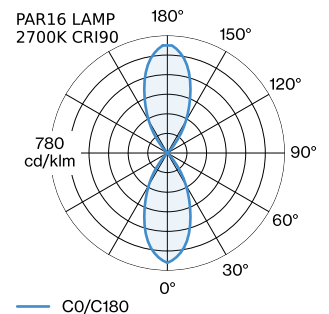

**GENERAL**

Wall \_\_\_\_\_  
 Surface \_\_\_\_\_  
 White Matt \_\_\_\_\_  
 RAL 9010 <sup>a</sup> \_\_\_\_\_  
 IP20 \_\_\_\_\_  
 Interior \_\_\_\_\_  
 indirect 550 505 lm \_\_\_\_\_  
 direct 550 505 lm \_\_\_\_\_  
 total 1100 1010 lm \_\_\_\_\_

**LED**

lamp 2 x PAR16 \_\_\_\_\_  
 socket GU10 \_\_\_\_\_  
 max. per socket 12.0 W \_\_\_\_\_  
 CRI ≥ 90 \_\_\_\_\_

**ELECTRICAL**

100 - 240 V \_\_\_\_\_  
 Class 1 \_\_\_\_\_

**PHYSICAL**

diameter 67 mm \_\_\_\_\_  
 height 200 mm \_\_\_\_\_  
 0.36 kg \_\_\_\_\_

<sup>a</sup> Colour may deviate slightly due to production conditions.

**MEASURED LAMPS**

PAR16 LAMP 2700K CRI90 \_\_\_\_\_  
 13 W \_\_\_\_\_  
 PAR16 LAMP 3000K CRI90 \_\_\_\_\_  
 13 W \_\_\_\_\_

**LIGHT DISTRIBUTION**

[‘301220W0’] The technical data represent rated values for an ambient temperature of 25°C. The data values for the luminous flux are initially subject to a tolerance of +/- 10%, those for the electrical connected load are initially subject to a tolerance of +/- 10%, and those for the colour temperature are initially subject to a tolerance of +/- 150 K. No liability is assumed for typographical or printing errors. The general terms and conditions of Wever & Ducré BV apply.