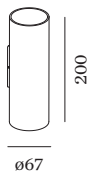

**PROJECT** \_\_\_\_\_

**TYPE** \_\_\_\_\_

**NOTES** \_\_\_\_\_

**QUANTITY** \_\_\_\_\_

**DATE** \_\_\_\_\_

Cylindrical wall surface mounted luminaire made from aluminium; surface White Matt; powder coated; matt texture; RAL 9010; direct/indirect light distribution; lamp socket GU10; lamp type PAR16; 2x max. 12W; 100 - 240 V; lamp not included; degree of protection IP20; Class 1;

**GENERAL**

Wall \_\_\_\_\_  
 Surface \_\_\_\_\_  
 White Matt \_\_\_\_\_  
 RAL 9010 <sup>a</sup> \_\_\_\_\_  
 IP20 \_\_\_\_\_  
 Interior \_\_\_\_\_  
 indirect 550 505 lm \_\_\_\_\_  
 direct 550 505 lm \_\_\_\_\_  
 total 1100 1010 lm \_\_\_\_\_

**LED**

lamp 2 x PAR16 \_\_\_\_\_  
 socket GU10 \_\_\_\_\_  
 max. per socket 12.0 W \_\_\_\_\_  
 CRI ≥ 90 \_\_\_\_\_

**ELECTRICAL**

100 - 240 V \_\_\_\_\_  
 Class 1 \_\_\_\_\_

**PHYSICAL**

diameter 67 mm \_\_\_\_\_  
 height 200 mm \_\_\_\_\_  
 0.36 kg \_\_\_\_\_

<sup>a</sup> Colour may deviate slightly due to production conditions.

**MEASURED LAMPS**

PAR16 LAMP 2700K CRI90 \_\_\_\_\_  
 13 W \_\_\_\_\_  
 PAR16 LAMP 3000K CRI90 \_\_\_\_\_  
 13 W \_\_\_\_\_

**LIGHT DISTRIBUTION**