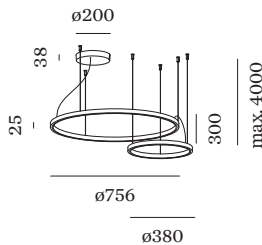

PROJECT

TYPE

NOTES

QUANTITY

DATE

2 ring shaped suspended luminaires made from die-cast aluminium; inclusive adjustable cable suspension max. 4000mm and base in Signal Black; surface Bronze; wet painted, matt smooth; silicone cover; PCB 3-step binning; phase-cut dim; light colour 2700 K; binning initial MacAdam ≤ 3 SDCM; CRI ≥ 90 ; 220 - 240 V; degree of protection IP20; Class 2; driver included; light source replaceable by Wever & Ducré or by a professional with explicit authorization; control gear replaceable by end-user;

GENERAL

Ceiling _____
 Suspended _____
 Bronze _____
 IP20 _____
 Interior _____
 2330 lm _____
 CIE flux code: 23 50 78 50 100 _____

LED

2700 K _____
 L80 / 100000h _____

OPTICAL

Opal _____

ELECTRICAL

phase-cut dim _____
 220 - 240 V _____
 system 40 W _____
 Class 2 _____

PHYSICAL

diameter 756 mm _____
 height 25 mm _____
 1.21 kg _____

[271582Q3] The technical data represent rated values for an ambient temperature of 25°C. The data values for the luminous flux are initially subject to a tolerance of +/- 10%, those for the electrical connected load are initially subject to a tolerance of +/- 10%, and those for the colour temperature are initially subject to a tolerance of +/- 150 K. No liability is assumed for typographical or printing errors. The general terms and conditions of Wever & Ducré BV apply.

Connector 0.9 m

Type	Colour	Length (MM)	Item number
KUJO	black	900	915212B0
KUJO	white	900	915212W0

Connector 1.2 m

Type	Colour	Length (MM)	Item number
KUJO	black	1200	915213B0
KUJO	white	1200	915213W0