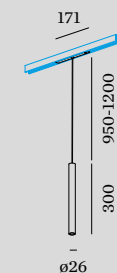

# STUBE on track

48V SYSTEM

**1.0**

LED COB 8W | 48V | DALI dim  
aluminium wet painted  
PC adapter

IP20 33° SDCM2 L80|50K 0.18kg

	CODE
	170355W_
	170355G_
	170355B_

other cable lengths and colour combinations on request

LIGHT COLOUR	LUMEN	CRI	CODE
2700K	490	>90	3
3000K	520	>90	5

**2.0**

LED COB 8W | 48V | DALI dim  
aluminium wet painted  
PC adapter

IP20 33° SDCM2 L80|50K 0.23kg

	CODE
	170455W_
	170455G_
	170455B_

other cable lengths and colour combinations on request