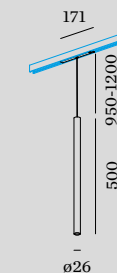

# STUBE on track

48V SYSTEM

**1.0**

LED COB 8W | 48V | DALI dim  
aluminium wet painted  
PC adapter

IP20 33° SDCM2 L80|50K 0.18kg

	CODE
	170355W_
	170355G_
	170355B_

other cable lengths and colour combinations on request

LIGHT COLOUR	LUMEN	CRI	CODE
2700K	490	>90	3
3000K	520	>90	5

**2.0**

LED COB 8W | 48V | DALI dim  
aluminium wet painted  
PC adapter

IP20 33° SDCM2 L80|50K 0.23kg

	CODE
	170455W_
	170455G_
	170455B_

other cable lengths and colour combinations on request

LIGHT COLOUR	LUMEN	CRI	CODE
2700K	490	>90	3
3000K	520	>90	5