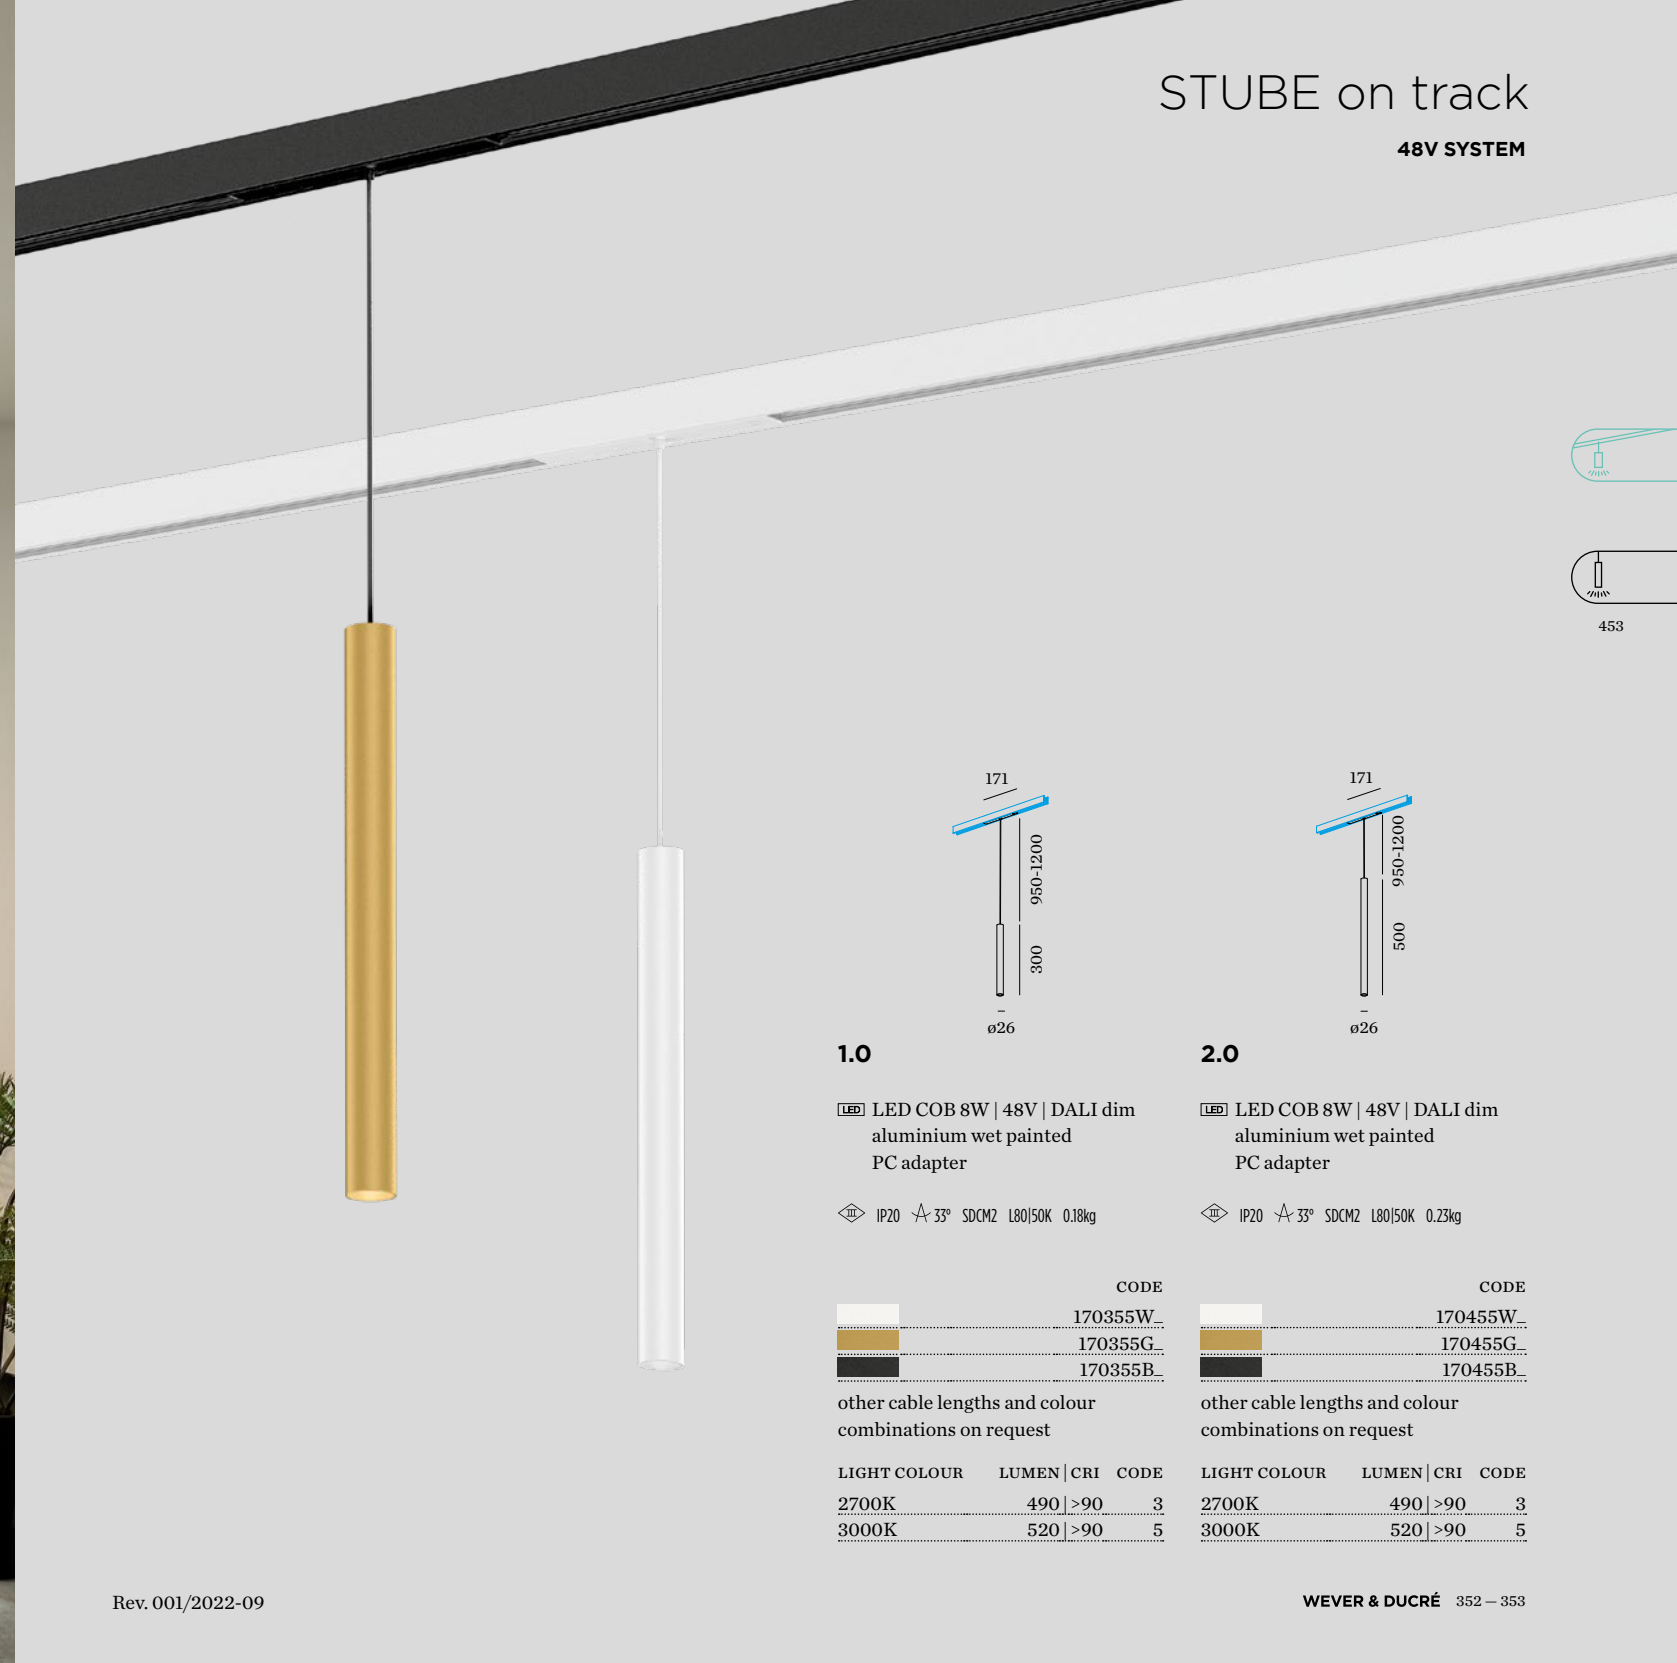

# STUBE on track

48V SYSTEM

**1.0**

LED COB 8W | 48V | DALI dim  
aluminium wet painted  
PC adapter

IP20 33° SDCM2 L80|50K 0.18kg

	CODE
	170355W_
	170355G_
	170355B_

other cable lengths and colour combinations on request

LIGHT COLOUR	LUMEN	CRI	CODE
2700K	490	>90	3
3000K	520	>90	5

**2.0**

LED COB 8W | 48V | DALI dim  
aluminium wet painted  
PC adapter

IP20 33° SDCM2 L80|50K 0.23kg

	CODE
	170455W_
	170455G_
	170455B_

other cable lengths and colour combinations on request