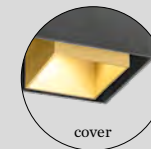

BOX
CEILING SURFACE

2.0 LED

2x LED COB 8W | phase-cut dim
220-240VAC | 50-60Hz
aluminium powder coated
brushed lacquered

IP20 21° SDCM2 L70|50K 1.08kg

OPTIONAL

double inner reflector max. 10W
wet painted polycarbonate

CODE	Color
911251W1	White
911251G1	Gold
911251M1	Matte Gold
911251B1	Black

inner cover max. 10W
aluminium powder coated brushed
2 pieces needed

CODE	Color
911011W1	White
911011G1	Gold
911011M1	Matte Gold
911011B1	Black

CODE	Color
186258W_	White
186258L_	Light Gold
186258G_	Gold
186258M_	Matte Gold
186258Q_	Black
186258P_	Dark Gold
186258B_	Black

LIGHT COLOUR	LUMEN CRI	CODE
2700K	2x670 >90	3
3000K	2x700 >90	5
2000-3000K	2x470 >90	9