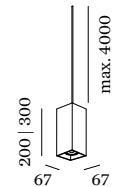

► DESIGN WITH LOVE

2.0 | 3.0 LED

LED COB 6W | phase-cut dim
220-240VAC | 50-60Hz | incl. driver
aluminium powder coated
brushed wet painted

⊕ IP20 ⚡ 36° SDCM2 L70|50K 0.66|0.83kg

2.0	200mm	CODE
		226164W_
		226164L_
		226164M_
		226164P_
		226164B_

2.0 | 3.0 PAR16

PAR16 max. 12W | GU10
100-240VAC | 50-60Hz
aluminium powder coated
brushed wet painted

⊕ IP20 0.59|0.76kg

2.0	200mm	CODE
		227120W0
		227120L0
		227120M0
		227120P0
		227120B0

3.0	300mm	CODE
		227220W0
		227220L0
		227220M0
		227220P0
		227220B0