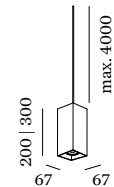

► DESIGN WITH LOVE

2.0 | 3.0 LED

LED COB 6W | phase-cut dim
220-240VAC | 50-60Hz | incl. driver
aluminium powder coated
brushed wet painted

⊕ IP20 ⚡ 36° SDCM2 L70|50K 0.66|0.83kg

2.0	200mm	CODE
		226164W_
		226164L_
		226164M_
		226164P_
		226164B_

2.0 | 3.0 PAR16

PAR16 max. 12W | GU10
100-240VAC | 50-60Hz
aluminium powder coated
brushed wet painted

⊕ IP20 0.59|0.76kg

2.0	200mm	CODE
		227120W0
		227120L0
		227120M0
		227120P0
		227120B0

3.0	300mm	CODE
		227220W0
		227220L0
		227220M0
		227220P0
		227220B0