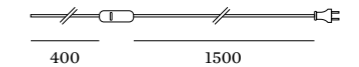

OPTIONAL

T30-225 LED E27 6W dim

CODE	
2200K | 450lm	9003E129
2700K | 500lm	9003E136

T32-180 carbon filament E27 15W dim

CODE	
2200K | 50lm	9003E106

more lamps and specs on page 732