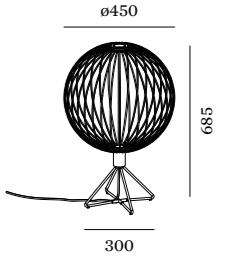

T32-180 carbon filament E27 15W dim

CODE	
2200K 50lm	9003E106

more lamps and specs on page 732

1.0 GLOBE

T30 | LED 4-25W | E27
220-240VAC | 50-60Hz
varnished steel | lacquered

2.20kg IP20

CODE	
	6601E8VB0
	6601E8BB0

cable plug with dimmer

OPTIONAL

T30-225 LED E27 6W dim

CODE	
2200K 450lm	9003E129
2700K 500lm	9003E136

T32-180 carbon filament E27 15W dim

CODE	
2200K 50lm	9003E106

more lamps and specs on page 732

2.0 GLOBE