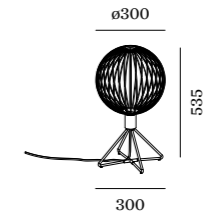

1.0 DIAMOND

T30 | LED 4-25W | E27
220-240VAC | 50-60Hz
varnished steel | lacquered

2.90kg IP20

CODE	
	6603E8PB0
	6603E8BB0

cable plug with dimmer

OPTIONAL

T30-225 LED E27 6W dim

CODE	
2200K 450lm	9003E129
2700K 500lm	9003E136

T32-180 carbon filament E27 15W dim

CODE	
2200K 50lm	9003E106

more lamps and specs on page 732

1.0 GLOBE

T30 | LED 4-25W | E27
220-240VAC | 50-60Hz
varnished steel | lacquered

2.20kg IP20

CODE	
	6601E8VB0
	6601E8BB0