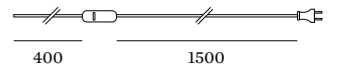

OPTIONAL

T30-300 LED E27 8W dim

CODE	
2200K | 550lm	9003E130
2700K | 550lm	9003E135

T32-300 carbon filament E27 15W dim

CODE	
2200K | 50lm	9003E127

more lamps and specs on page 732