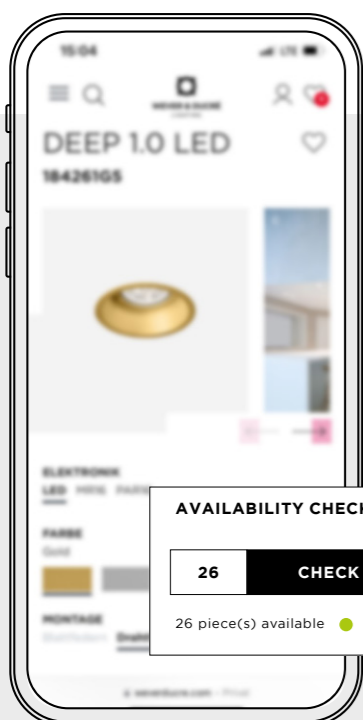

### LOXONE TREE SYSTEM

[weverducre.com/en/loxone-tree](https://weverducre.com/en/loxone-tree)

The Loxone system makes planning easy and is installed in just a few simple steps. It flexibly adapts to your needs and circumstances. This means that your lighting can do more than just create bespoke lighting moods. It provides practical functions too – from silent doorbells, alarms and alarm clocks to automated night lights. All these functions are intelligently interconnected and easy to control.