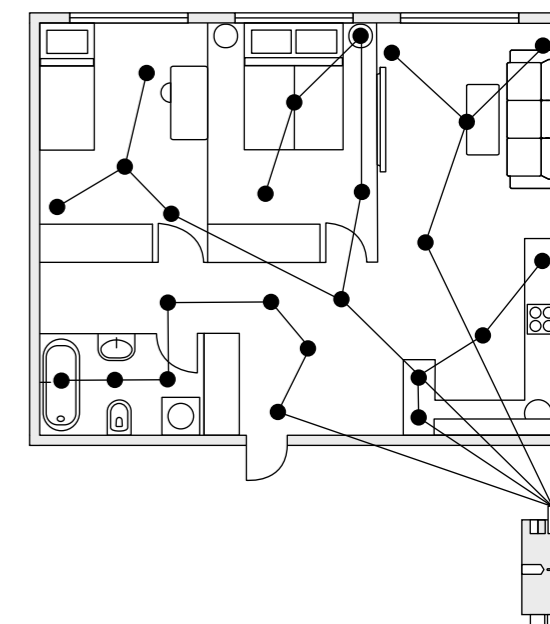

EXTEND YOUR TREE WITH DALI

Have you found your favourite light from the DALI collection? Then it can also be integrated into your building automation using the Tree system. All you need is the Loxone DALI extension. Pretty ingenious, right?

DALI COLLECTION

weverducre.com/en/dali