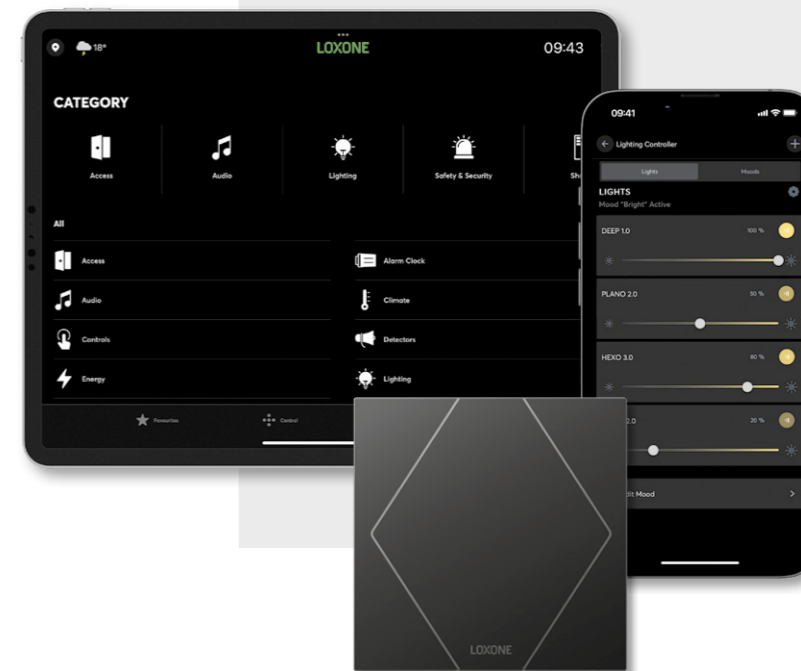

## LET'S GROW YOUR LOXONE TREE

Whether at home, in the office, or in a restaurant – Loxone's intelligent home and building automation makes your everyday life not only easier, but also more comfortable and safer. A central mini-server controls all components – be it the lighting, the security system, or the heating – from a single point. For you, this means more control, more energy efficiency, and a significantly easier life. The Loxone app helps you keep an eye on everything.

### LOXONE TREE SYSTEM

[weverducre.com/en/loxone-tree](https://weverducre.com/en/loxone-tree)

The Loxone system makes planning easy and is installed in just a few simple steps. It flexibly adapts to your needs and circumstances. This means that your lighting can do more than just create bespoke lighting moods. It provides practical functions too – from silent doorbells, alarms and alarm clocks to automated night lights. All these functions are intelligently interconnected and easy to control.